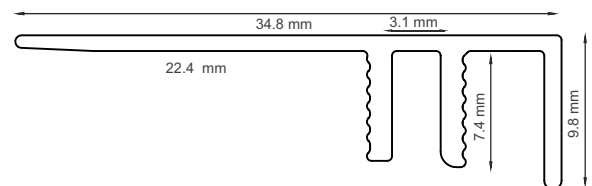

Accessories

Skirting in the exact same color will give an absolute perfect matching finish in your place.

Skirting No68 | Dimension: 63mm x 16mm

A wide range of profiles with aluminium base in the same color of your desired laminate.

401 - Terminal Profile (7mm)

407 - Terminal Profile (7&9mm)

402 - Cover Trims for equal levels

406 - Base for prof. 402, 403 & 407

403 - Cover Trims for different levels

404 - Step Nosing for stairs

405 - Base for prof. 404