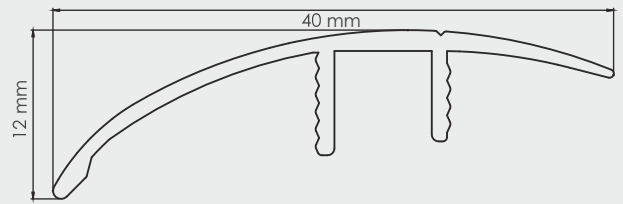

Accessories

Skirting in the exact same color will give an absolute perfect matching finish in your place.

Skirting No68 | Dimension: 63mm x 16mm

A wide range of profiles with aluminium base in the same color of your desired laminate.

401 - Terminal Profile (7mm)

407 - Terminal Profile (7&9mm)

402 - Cover Trims for equal levels

406 - Base for prof. 402, 403 & 407

403 - Cover Trims for different levels

404 - Step Nosing for stairs

405 - Base for prof. 404