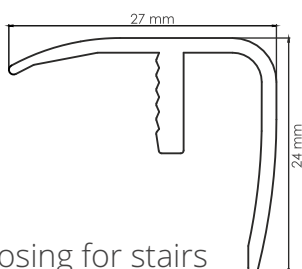

Accessories

Skirting in the exact same color will give an absolute perfect matching finish in your place.

Skirting No68 | Dimension: 63mm x 16mm

A wide range of profiles with aluminium base in the same color of your desired laminate.

401 - Terminal Profile (7mm)

407 - Terminal Profile (7&9mm)

402 - Cover Trims for equal levels

406 - Base for prof. 402, 403 & 407

403 - Cover Trims for different levels

404 - Step Nosing for stairs

405 - Base for prof. 404