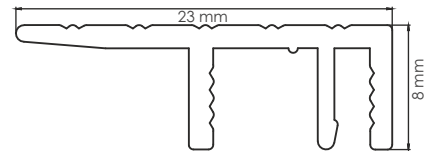

Accessories

Skirting in the exact same color will give an absolute perfect matching finish in your place.

Skirting No68 | Dimension: 63mm x 16mm

A wide range of profiles with aluminium base in the same color of your desired laminate.

401 - Terminal Profile (7mm)

407 - Terminal Profile (7&9mm)

402 - Cover Trims for equal levels

406 - Base for prof. 402, 403 & 407

403 - Cover Trims for different levels

404 - Step Nosing for stairs

405 - Base for prof. 404