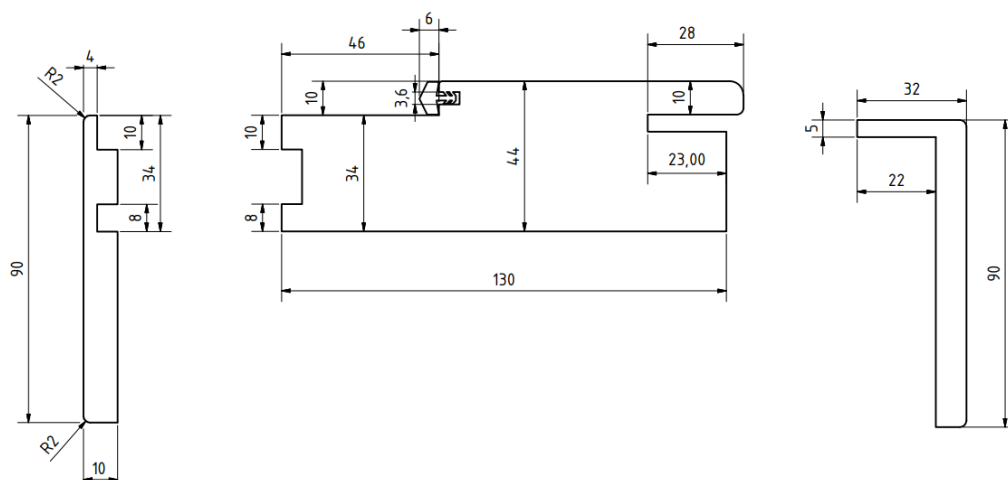

### Διαστάσεις

- Πλάτος:  
63,3 cm - 68,3 cm - 73,3 cm - 78,3 cm - 83,3 cm - 88,3 cm - 93,3 cm - 98,3 cm
- Ύψος: 217cm μέγιστο

Εικόνα 2 Κάσα Optima plus χωρίς προέκταση

Provisional note:

This technical data sheet has been carefully drawn up to the best of our knowledge. We accept no liability for any mistakes, errors in standards or printing errors. In addition, technical modifications can result from the continuous further development, as well as from changes in standards and documents originating from statutory bodies. The contents of this technical leaflet should therefore not be considered as instructions for use or as legally binding.